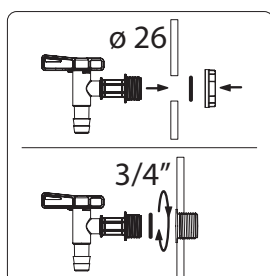

NEW

ICANSSET 8

ICANS8 300 50 370 1 25 600 ~1,87 m

Connection Set No. 8

NEW

Outer Filter

IFILZ 180 70 210 1 60 1440 ~1,87 m

Connecting Outer Filter

NEW

Gutter Filter Set

IFILWS 300 120 360 1 10 240 ~1,87 m

Connection Gutter Filter

NEW

Gutter Filter 1

IFILW1 300 120 360 1 18 432 ~1,87 m

Gutter Filter

Cantap

new
metallic color

ITAP1 150 40 160 1 40 4480 ~1,76 m

Accessories for
Rainwater Tank Collection

874C

S411

NEW

Cantap

new
metallic color

ITAP2 150 40 160 1 40 4480 ~1,76 m

Accessories for
Rainwater Tank Collection

874C

S411