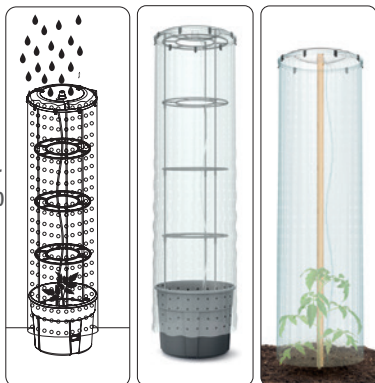

Tomato Grower Cap

	∅ mm	↑ mm	📄 pcs	📦 pcs	📏 pcs	📏 h
IPOC400	385	51	-	1	10	180 ~1,76 m

S429

Compatible
with tomato grower
IPOM 300 / IPOM400

1 size