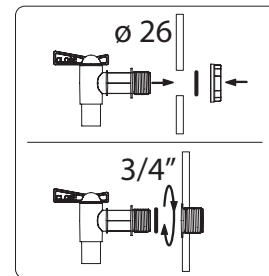

Cantap

new
metallic color

ITAP2 150 40 160 1 40 4480 ~1,76 m

Accessories for
Rainwater Tank Collection

874C

S411